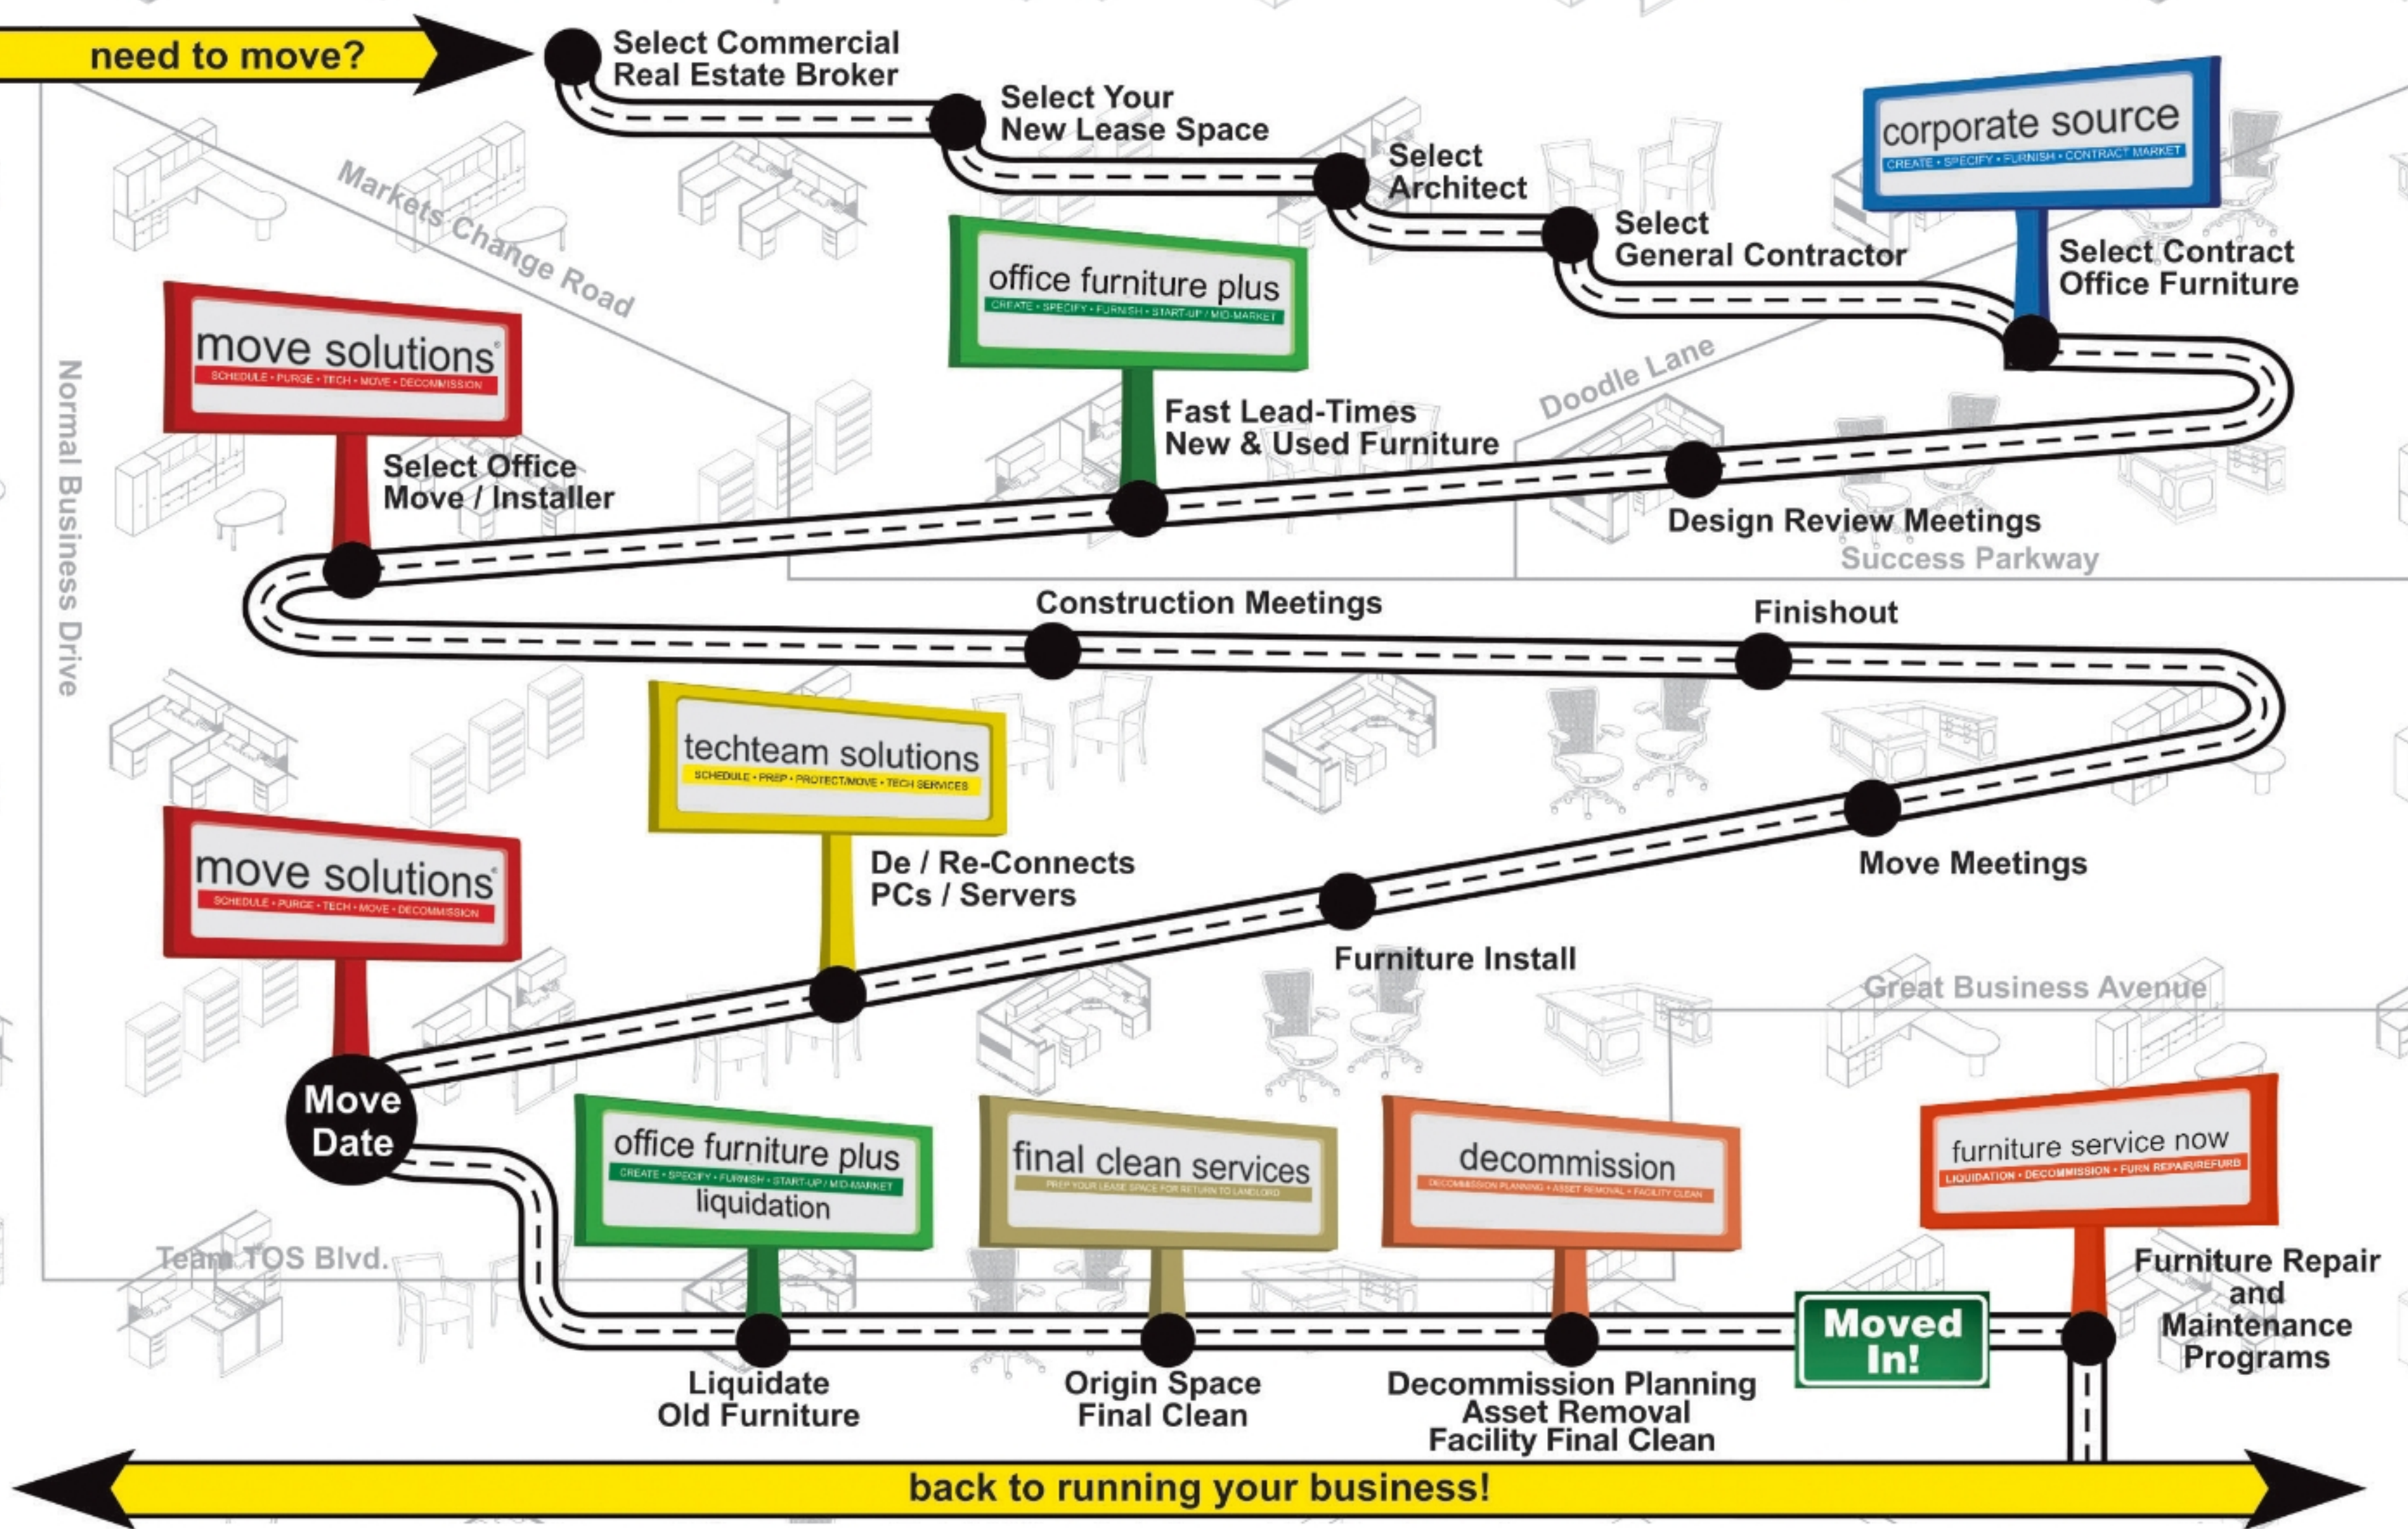

# total office solutions®

FURNISH • TECHNOLOGY • MOVE • LIQUIDATE

total office solutions reach

GLOBAL REACH + RESOURCES + CAPACITY = WORKSPACE IN MOTION

brasstacks; tech enabled moving

IF WE KNOW IT, YOU KNOW IT. REAL TIME; ON TIME.

office furniture plus

CREATE • SPECIFY • FURNISH • STARTUP / MID-MARKET

techteam solutions

SCHEDULE • PREP • PROTECT / MOVE • TECH SERVICES

final clean

PREP YOUR LEASE SPACE FOR RETURN TO LANDLORD

moves, add, changes (Mac)

EMBEDDED CREWS • MOVES • INSTALL/RECONFIGURE • DE/RE PC

tos; the invisible

WHAT THE EYE DIDN'T SEE, THE EAR DIDN'T HEAR, THE MOUTH DIDN'T ASK

corporate source

CREATE • SPECIFY • FURNISH • CONTRACT MARKET

furniture service now

LIQUIDATION • DECOMMISSION • FURN REPAIR/REFURB

move solutions

SCHEDULE • PURGE • TECH • MOVE • DECOMMISSION

office boy

SMALL AND MEDIUM MOVES • MINI-MINS • ON-DEMAND

logistics + warehouse services

DEEP RESOURCES • PROJECT MANAGEMENT • EXPERIENCE • FINAL MILE • WHITE GLOVE